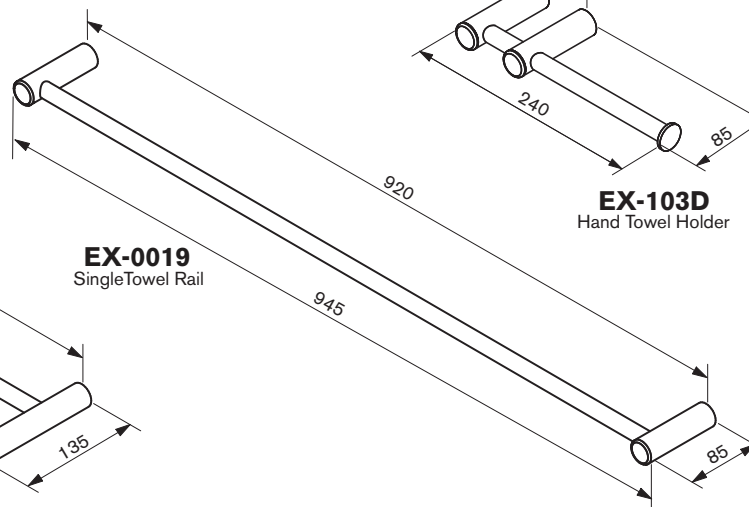

EX-1309R
Toilet Roll Holder

EX-1309
Toilet Roll Holder

EX-1309D
Toilet Roll Holder

EX-5019
Double Towel Rail

EX-0019
Single Towel Rail

EX-103D
Hand Towel Holder

EX-13099R
Double Toilet Roll Holder

EX-LF
Lug Fixing