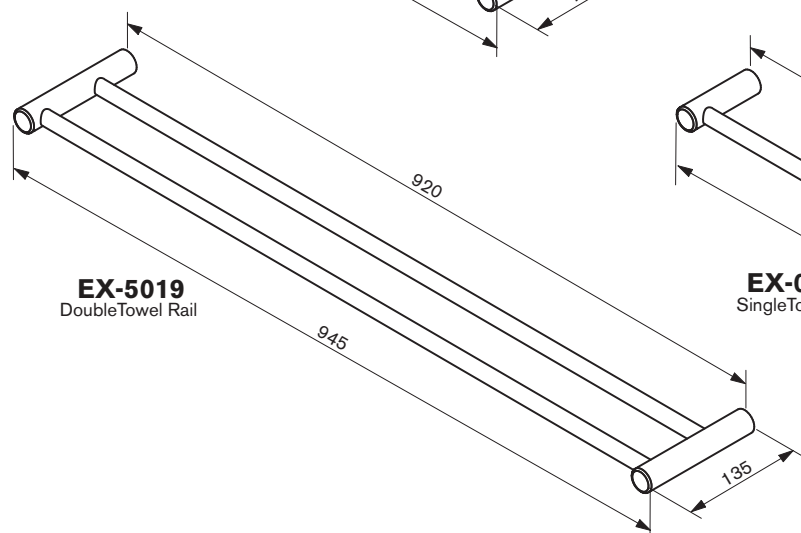

EXX COLLECTION

EX-0016
Single Towel Rail

EX-0014
Single Towel Rail

EX-9994
Shower Shelf

EX-107
Soap Dish

EX-105
Robe Hook

EX-5016
Double Towel Rail

EX-103
Towel Ring

EX-1309R
Toilet Roll Holder

EX-1309
Toilet Roll Holder

EX-1309D
Toilet Roll Holder

EX-5019
Double Towel Rail

EX-0019
Single Towel Rail

EX-103D
Hand Towel Holder

EX-13099R
Double Toilet Roll Holder

EX-LF
Lug Fixing

EX-DT
Dress Trim