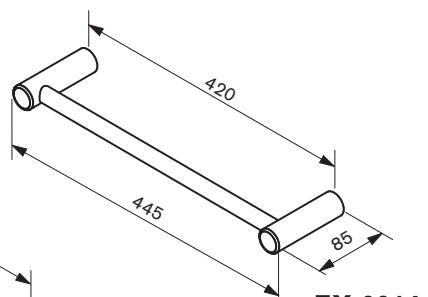

EXX COLLECTION

EX-0016
Single Towel Rail

EX-0014
Single Towel Rail

EX-9994
Shower Shelf

EX-107
Soap Dish

EX-105
Robe Hook

EX-5016
Double Towel Rail

EX-103
Towel Ring

EX-1309R
Toilet Roll Holder

EX-1309
Toilet Roll Holder

EX-1309D
Toilet Roll Holder

EX-5019
Double Towel Rail

EX-0019
Single Towel Rail

EX-103D
Hand Towel Holder

EX-13099R
Double Toilet Roll Holder

EX-LF
Lug Fixing