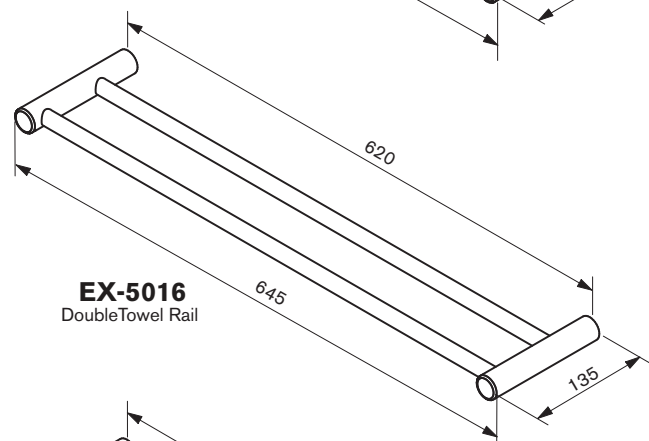

EXX COLLECTION

EX-0016
Single Towel Rail

EX-0014
Single Towel Rail

EX-9994
Shower Shelf

EX-107
Soap Dish

EX-105
Robe Hook

EX-5016
Double Towel Rail

EX-103
Towel Ring

EX-1309R
Toilet Roll Holder

EX-1309
Toilet Roll Holder

EX-1309D
Toilet Roll Holder

EX-5019
Double Towel Rail

EX-0019
Single Towel Rail

EX-103D
Hand Towel Holder

EX-13099R
Double Toilet Roll Holder

EX-LF
Lug Fixing