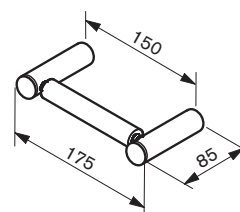

EXX COLLECTION

EX-0016
Single Towel Rail

EX-0014
Single Towel Rail

EX-9994
Shower Shelf

EX-107
Soap Dish

EX-105
Robe Hook

EX-5016
Double Towel Rail

EX-103
Towel Ring

EX-1309R
Toilet Roll Holder

EX-1309
Toilet Roll Holder

EX-1309D
Toilet Roll Holder

EX-5019
Double Towel Rail

EX-0019
Single Towel Rail

EX-103D
Hand Towel Holder

EX-13099R
Double Toilet Roll Holder

EX-LF
Lug Fixing

EX-DT
Dress Trim