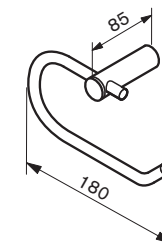

EXX COLLECTION

EX-0016
Single Towel Rail

EX-0014
Single Towel Rail

EX-9994
Shower Shelf

EX-107
Soap Dish

EX-105
Robe Hook

EX-5016
Double Towel Rail

EX-103
Towel Ring

EX-1309R
Toilet Roll Holder

EX-1309
Toilet Roll Holder

EX-1309D
Toilet Roll Holder

EX-5019
Double Towel Rail

EX-0019
Single Towel Rail

EX-103D
Hand Towel Holder

EX-13099R
Double Toilet Roll Holder

EX-LF
Lug Fixing