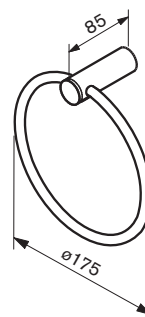

EXX COLLECTION

EX-0016
Single Towel Rail

EX-0014
Single Towel Rail

EX-9994
Shower Shelf

EX-107
Soap Dish

EX-105
Robe Hook

EX-5016
Double Towel Rail

EX-103
Towel Ring

EX-1309R
Toilet Roll Holder

EX-1309
Toilet Roll Holder

EX-1309D
Toilet Roll Holder

EX-5019
Double Towel Rail

EX-0019
Single Towel Rail

EX-103D
Hand Towel Holder

EX-13099R
Double Toilet Roll Holder

EX-LF
Lug Fixing