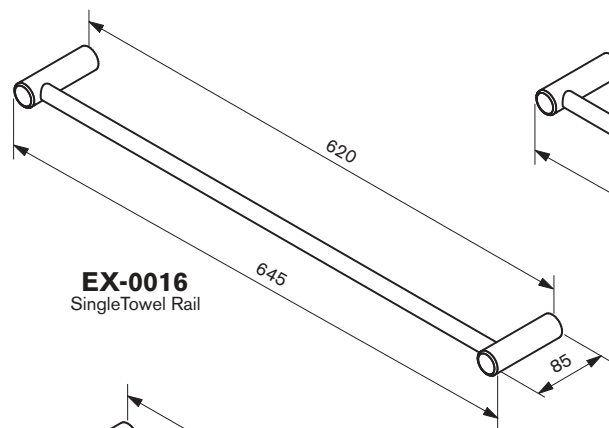

EXX COLLECTION

EX-0016
Single Towel Rail

EX-0014
Single Towel Rail

EX-9994
Shower Shelf

EX-107
Soap Dish

EX-105
Robe Hook

EX-5016
Double Towel Rail

EX-103
Towel Ring

EX-1309R
Toilet Roll Holder

EX-1309
Toilet Roll Holder

EX-1309D
Toilet Roll Holder

EX-5019
Double Towel Rail

EX-0019
Single Towel Rail

EX-103D
Hand Towel Holder

EX-13099R
Double Toilet Roll Holder

EX-LF
Lug Fixing