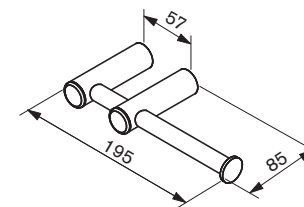

EXX COLLECTION

EX-0016
Single Towel Rail

EX-0014
Single Towel Rail

EX-9994
Shower Shelf

EX-107
Soap Dish

EX-105
Robe Hook

EX-5016
Double Towel Rail

EX-103
Towel Ring

EX-1309R
Toilet Roll Holder

EX-1309
Toilet Roll Holder

EX-1309D
Toilet Roll Holder

EX-5019
Double Towel Rail

EX-0019
Single Towel Rail

EX-103D
Hand Towel Holder

EX-13099R
Double Toilet Roll Holder

EX-LF
Lug Fixing