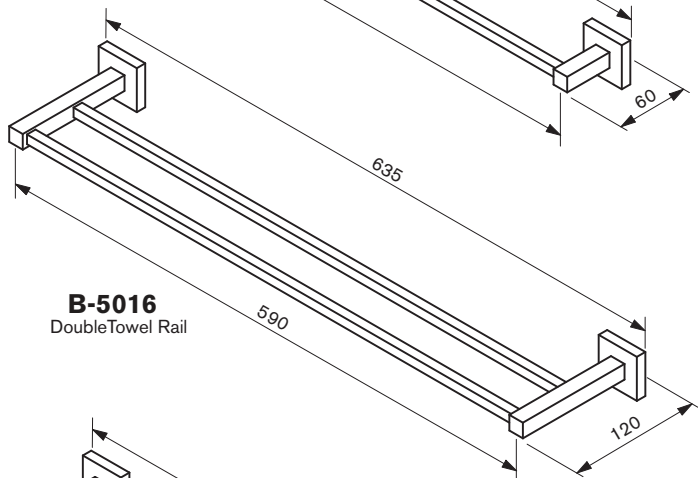

BUZZ COLLECTION

B-0016
Single Towel Rail

B-999G1
Shower Shelf

B-999G2
Shower Shelf

B-999M
Shower Shelf

B-5016
Double Towel Rail

B-107G1
Soap Dish

B-107G2
Soap Dish

B-107M
Soap Dish

B-0019
Single Towel Rail

B-5019
Double Towel Rail

B-103
Towel Ring

B-1309
Toilet Roll Holder

B-105
Robe Hook