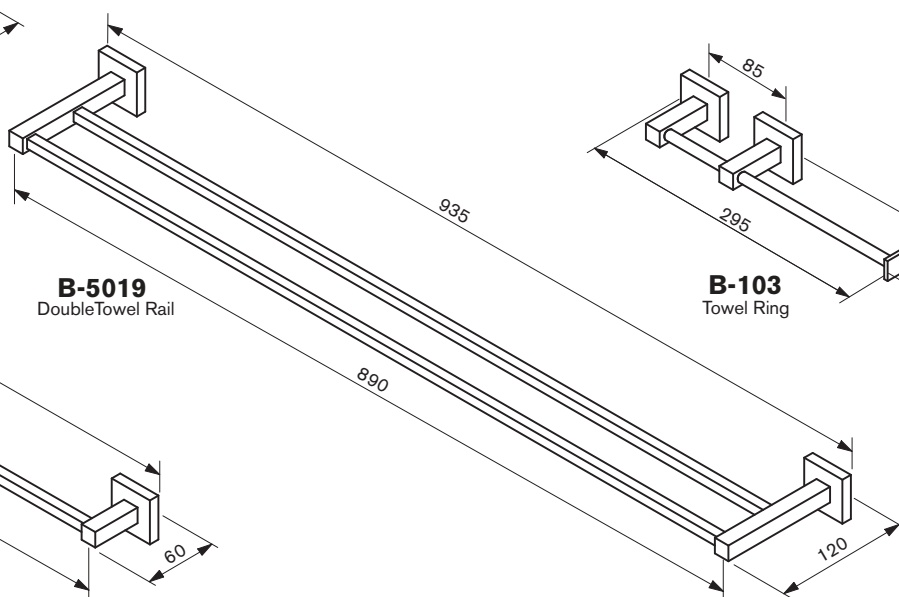

BUZZ COLLECTION

B-0016
Single Towel Rail

B-999G1
Shower Shelf

B-999G2
Shower Shelf

B-999M
Shower Shelf

B-5016
Double Towel Rail

B-107G1
Soap Dish

B-107G2
Soap Dish

B-107M
Soap Dish

B-0019
Single Towel Rail

B-5019
Double Towel Rail

B-103
Towel Ring

B-1309
Toilet Roll Holder

B-105
Robe Hook