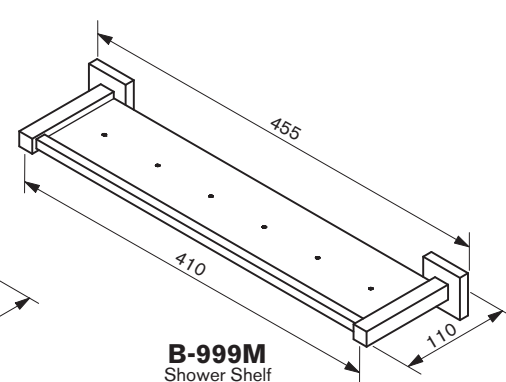

BUZZ COLLECTION

B-0016
Single Towel Rail

B-999G1
Shower Shelf

B-999G2
Shower Shelf

B-999M
Shower Shelf

B-5016
Double Towel Rail

B-107G1
Soap Dish

B-107G2
Soap Dish

B-107M
Soap Dish

B-0019
Single Towel Rail

B-5019
Double Towel Rail

B-103
Towel Ring

B-1309
Toilet Roll Holder

B-105
Robe Hook