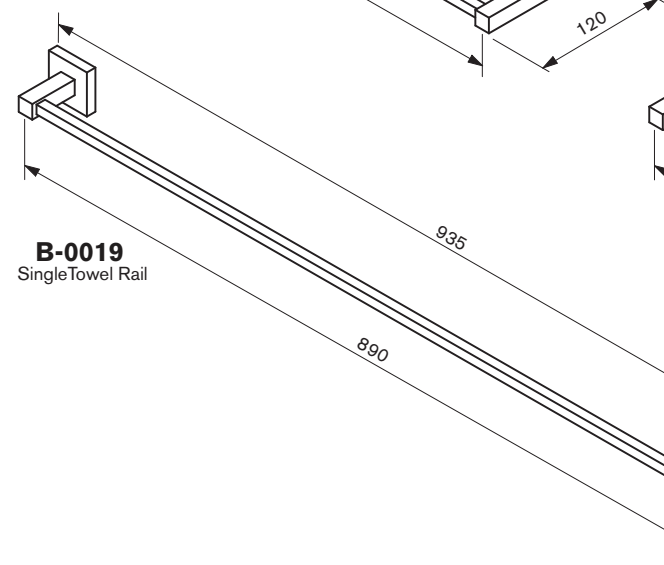

BUZZ COLLECTION

B-0016
Single Towel Rail

B-999G1
Shower Shelf

B-999G2
Shower Shelf

B-999M
Shower Shelf

B-5016
Double Towel Rail

B-107G1
Soap Dish

B-107G2
Soap Dish

B-107M
Soap Dish

B-0019
Single Towel Rail

B-5019
Double Towel Rail

B-103
Towel Ring

B-1309
Toilet Roll Holder

B-105
Robe Hook