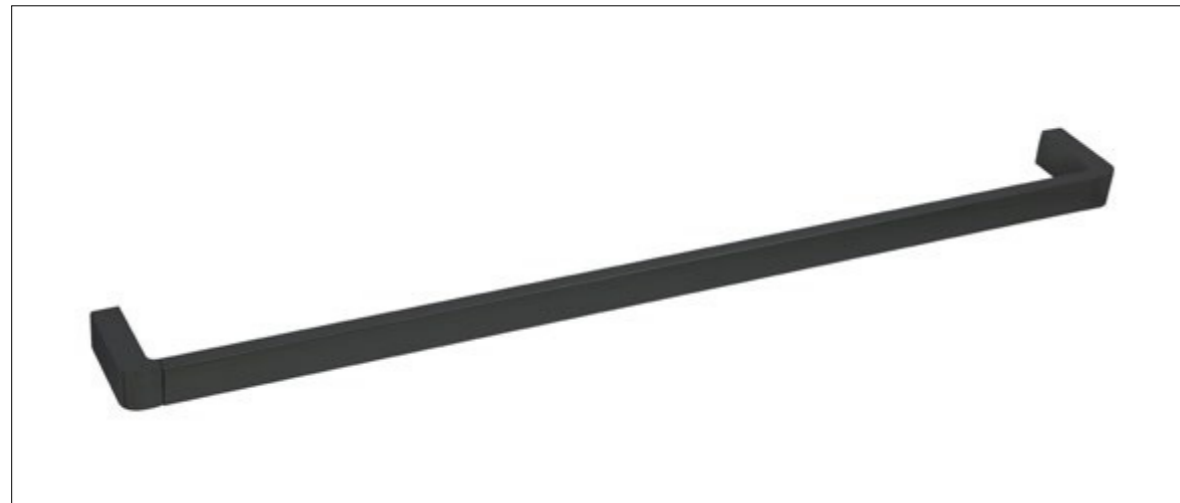

LI-5018 B

Double Towel Rail

CODE	SECTION	PROJECTION	LENGTH	CTC	FINISH
L-5018B	25 x 16	105	800	784	B

LI-0018 B

Single Towel Rail

CODE	SECTION	PROJECTION	LENGTH	CTC	FINISH
L-0018B	25 x 16	63	800	784	B

LI-1309L B

Toilet Roll Holder

CODE	SECTION	PROJECTION	LENGTH	CTC	FINISH
L-1309LB	25 x 16mm	63	157		B

LI-105 B

Single Robe Hook

CODE	SECTION	PROJECTION	LENGTH	CTC	FINISH
L-105B	25 x 16mm	38	42		B

LI-9994M B

Shower Shelf Metal

CODE	SECTION	PROJECTION	LENGTH	CTC	FINISH
L-9994MB	25 x 16mm	130	400	384	B

LI-0012 B

Hand Towel Rail

CODE	SECTION	PROJECTION	LENGTH	CTC	FINISH
L-0012B	25 x 16	63	245	229	B

LI-107M B

Soap Holder Metal

CODE	SECTION	PROJECTION	LENGTH	CTC	FINISH
L-107MB	25 x 16	130	145	129	B