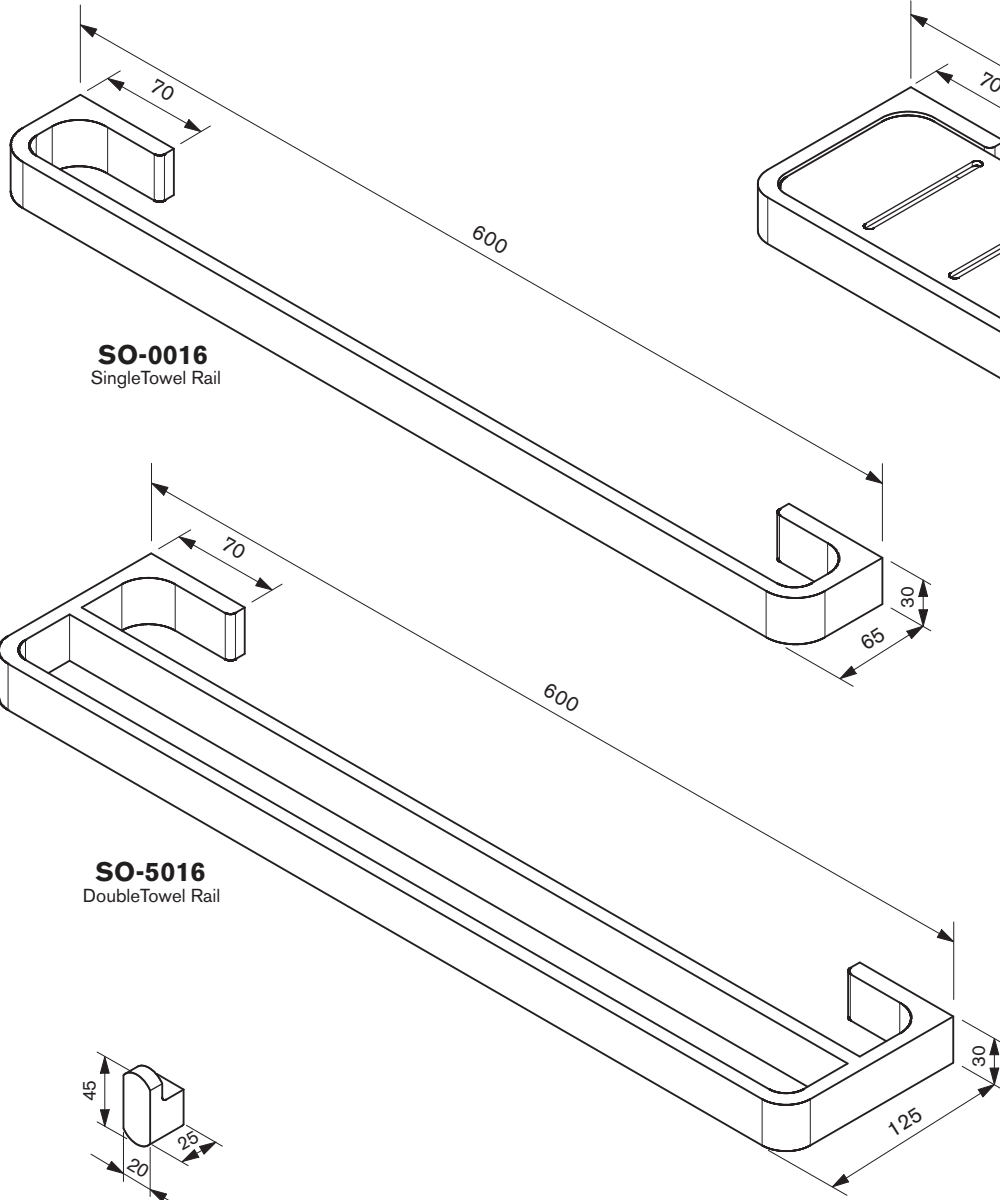

SOFT COLLECTION

SO-0016
Single Towel Rail

SO-5016
Double Towel Rail

SO-105
Single Robe Hook

SO-9994
Shower Shelf

SO-1309
Toilet Roll Holder

SO-107
Soap Holder

SO-0012
Hand Towel Holder