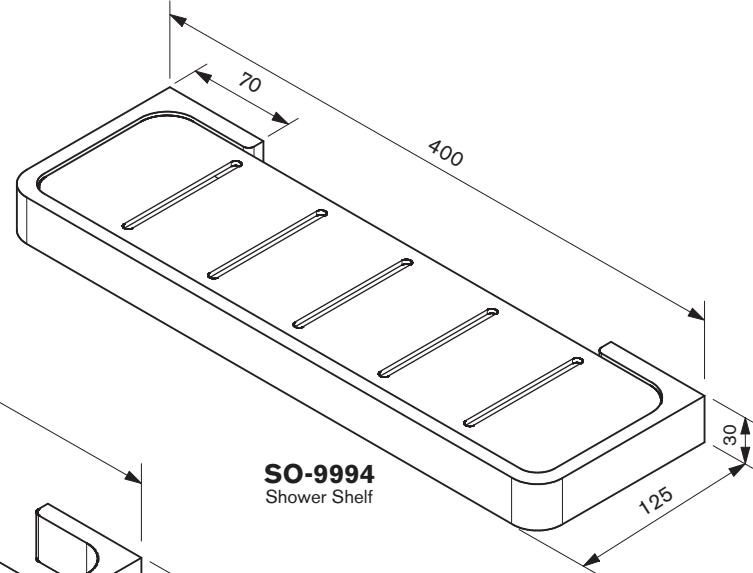

SOFT COLLECTION

SO-0016
Single Towel Rail

SO-5016
Double Towel Rail

SO-105
Single Robe Hook

SO-9994
Shower Shelf

SO-1309
Toilet Roll Holder

SO-107
Soap Holder

SO-0012
Hand Towel Holder