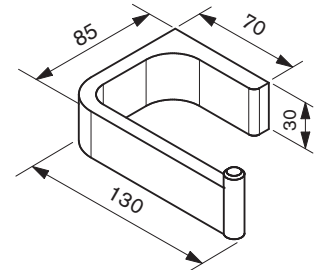

SOFT COLLECTION

SO-0016
Single Towel Rail

SO-5016
Double Towel Rail

SO-105
Single Robe Hook

SO-9994
Shower Shelf

SO-1309
Toilet Roll Holder

SO-107
Soap Holder

SO-0012
Hand Towel Holder