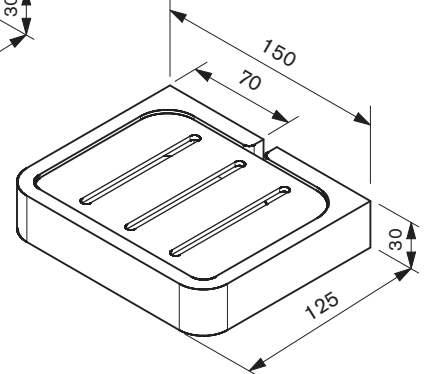

SOFT COLLECTION

SO-0016
Single Towel Rail

SO-5016
Double Towel Rail

SO-105
Single Robe Hook

SO-9994
Shower Shelf

SO-1309
Toilet Roll Holder

SO-107
Soap Holder

SO-0012
Hand Towel Holder