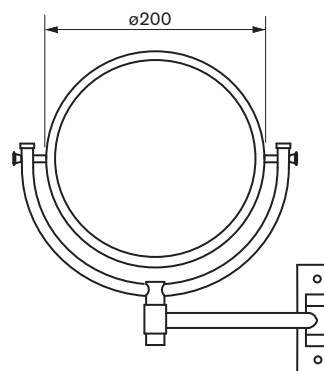

HOTEL COLLECTION

D-9772
2-Tier Towel Rack

D-9333
Cosmetic Mirror
(illuminated - 240v)

D-9404
Cosmetic Mirror

D-888S
Toilet Brush Holder

D-9773
3-Tier Towel Rack

D-1083
Soap Dish

D-1084
Corner Soap Dish

BTB-RK
Back To Back Knobs

BTB-SQK
Back To Back Knobs

D-911
Retracting Clothes Line

D-9112
Retracting Clothes Line

D-1086
Soap Dispenser

D-888
Toilet Brush Holder