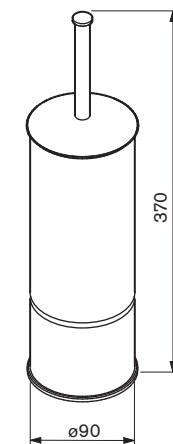

HOTEL COLLECTION

D-9772
2-Tier Towel Rack

D-9333
Cosmetic Mirror
(illuminated - 240v)

D-9404
Cosmetic Mirror

D-888S
Toilet Brush Holder

D-9773
3-Tier Towel Rack

D-1083
Soap Dish

D-1084
Corner Soap Dish

BTB-RK
Back To Back Knobs

BTB-SQK
Back To Back Knobs

D-911
Retracting Clothes Line

D-9112
Retracting Clothes Line

D-1086
Soap Dispenser

D-888
Toilet Brush Holder