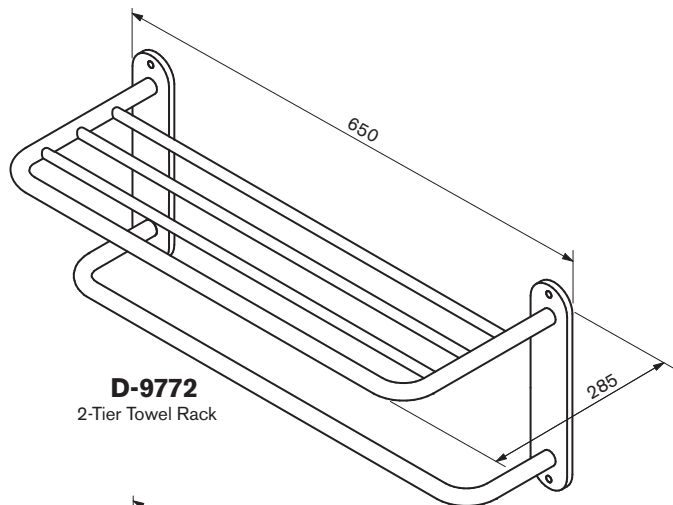

HOTEL COLLECTION

D-9772
2-Tier Towel Rack

D-9333
Cosmetic Mirror
(illuminated - 240v)

D-9404
Cosmetic Mirror

D-888S
Toilet Brush Holder

D-9773
3-Tier Towel Rack

D-1083
Soap Dish

D-1084
Corner Soap Dish

BTB-RK
Back To Back Knobs

BTB-SQK
Back To Back Knobs

D-911
Retracting Clothes Line

D-9112
Retracting Clothes Line

D-1086
Soap Dispenser

D-888
Toilet Brush Holder