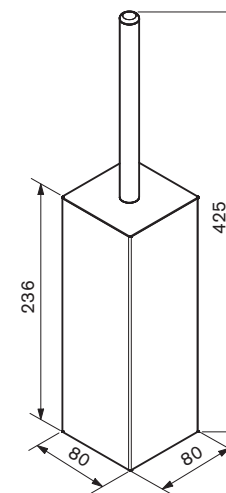

HOTEL COLLECTION

D-9772
2-Tier Towel Rack

D-9333
Cosmetic Mirror
(illuminated - 240v)

D-9404
Cosmetic Mirror

D-888S
Toilet Brush Holder

D-9773
3-Tier Towel Rack

D-1083
Soap Dish

D-1084
Corner Soap Dish

BTB-RK
Back To Back Knobs

BTB-SQK
Back To Back Knobs

D-911
Retracting Clothes Line

D-9112
Retracting Clothes Line

D-1086
Soap Dispenser

D-888
Toilet Brush Holder