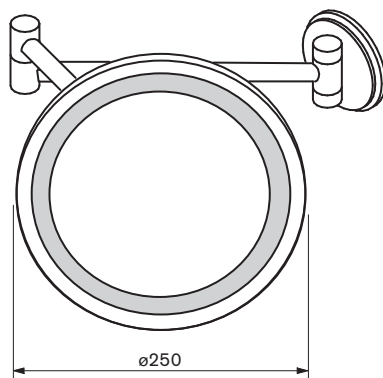

HOTEL COLLECTION

D-9772
2-Tier Towel Rack

D-9333
Cosmetic Mirror
(illuminated - 240v)

D-9404
Cosmetic Mirror

D-888S
Toilet Brush Holder

D-9773
3-Tier Towel Rack

D-1083
Soap Dish

D-1084
Corner Soap Dish

BTB-RK
Back To Back Knobs

BTB-SQK
Back To Back Knobs

D-911
Retracting Clothes Line

D-9112
Retracting Clothes Line

D-1086
Soap Dispenser

D-888
Toilet Brush Holder