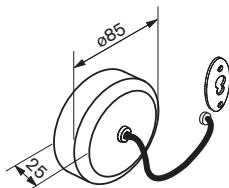

HOTEL COLLECTION

D-9772
2-Tier Towel Rack

D-9333
Cosmetic Mirror
(illuminated - 240v)

D-9404
Cosmetic Mirror

D-888S
Toilet Brush Holder

D-9773
3-Tier Towel Rack

D-1083
Soap Dish

D-1084
Corner Soap Dish

BTB-RK
Back To Back Knobs

BTB-SQK
Back To Back Knobs

D-911
Retracting Clothes Line

D-9112
Retracting Clothes Line

D-1086
Soap Dispenser

D-888
Toilet Brush Holder