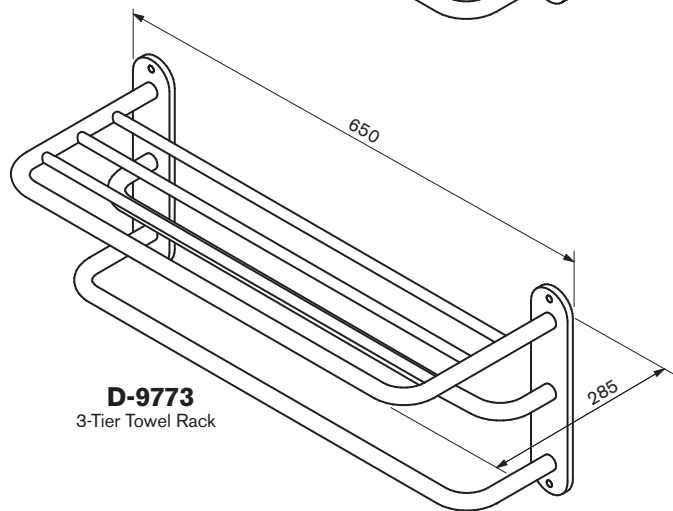

HOTEL COLLECTION

D-9772
2-Tier Towel Rack

D-9333
Cosmetic Mirror
(illuminated - 240v)

D-9404
Cosmetic Mirror

D-888S
Toilet Brush Holder

D-9773
3-Tier Towel Rack

D-1083
Soap Dish

D-1084
Corner Soap Dish

BTB-RK
Back To Back Knobs

BTB-SQK
Back To Back Knobs

D-911
Retracting Clothes Line

D-9112
Retracting Clothes Line

D-1086
Soap Dispenser

D-888
Toilet Brush Holder