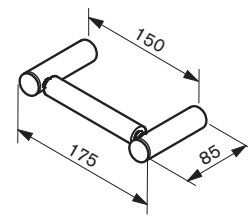

EXX COLLECTION

EX-0016
Single Towel Rail

EX-0014
Single Towel Rail

EX-9994
Shower Shelf

EX-107
Soap Dish

EX-105
Robe Hook

EX-5016
Double Towel Rail

EX-103
Towel Ring

EX-1309R
Toilet Roll Holder

EX-1309
Toilet Roll Holder

EX-1309D
Toilet Roll Holder

EX-5019
Double Towel Rail

EX-0019
Single Towel Rail

EX-103D
Hand Towel Holder

EX-13099R
Double Toilet Roll Holder

EX-LF
Lug Fixing

EX-DT
Dress Trim