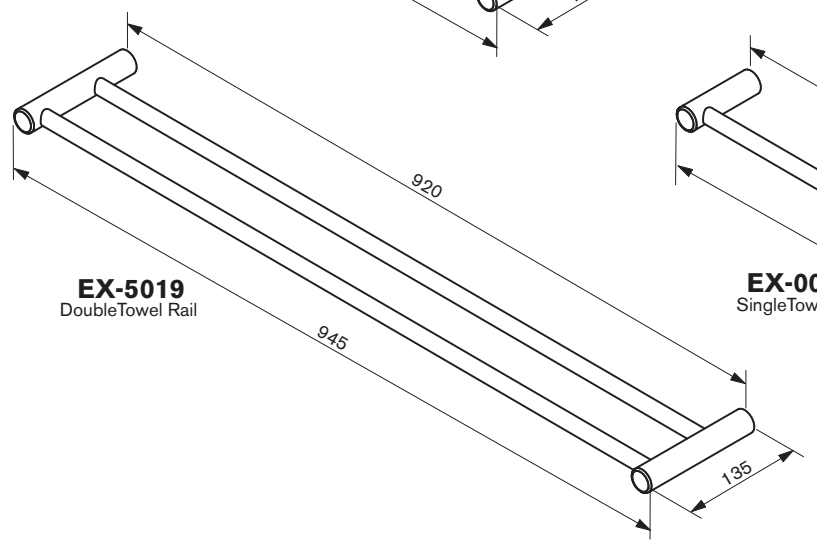

EXX COLLECTION

EX-0016
Single Towel Rail

EX-0014
Single Towel Rail

EX-9994
Shower Shelf

EX-107
Soap Dish

EX-105
Robe Hook

EX-5016
Double Towel Rail

EX-103
Towel Ring

EX-1309R
Toilet Roll Holder

EX-1309
Toilet Roll Holder

EX-1309D
Toilet Roll Holder

EX-5019
Double Towel Rail

EX-0019
Single Towel Rail

EX-103D
Hand Towel Holder

EX-13099R
Double Toilet Roll Holder

EX-LF
Lug Fixing

EX-DT
Dress Trim