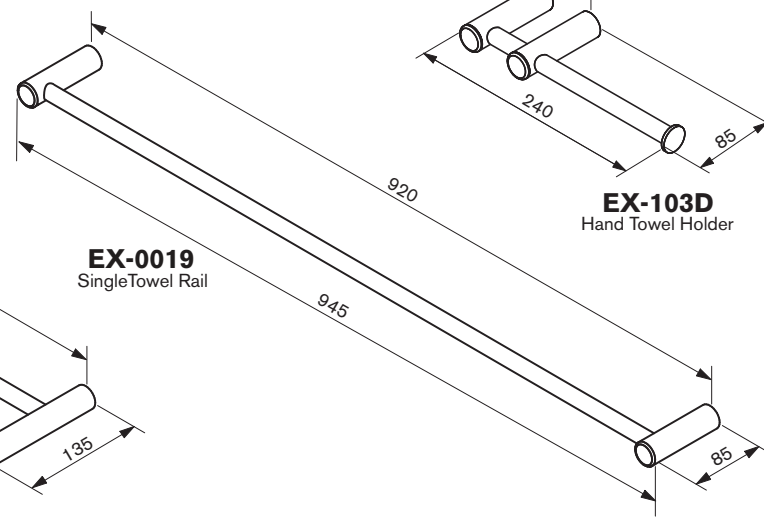

EX-1309R
Toilet Roll Holder

EX-1309
Toilet Roll Holder

EX-1309D
Toilet Roll Holder

EX-5019
Double Towel Rail

EX-0019
Single Towel Rail

EX-103D
Hand Towel Holder

EX-13099R
Double Toilet Roll Holder

EX-LF
Lug Fixing