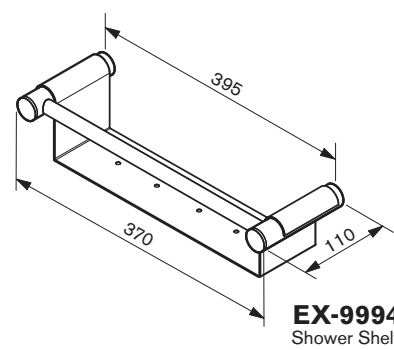

EXX COLLECTION

EX-0016
Single Towel Rail

EX-0014
Single Towel Rail

EX-9994
Shower Shelf

EX-107
Soap Dish

EX-105
Robe Hook

EX-5016
Double Towel Rail

EX-103
Towel Ring

EX-1309R
Toilet Roll Holder

EX-1309
Toilet Roll Holder

EX-1309D
Toilet Roll Holder

EX-5019
Double Towel Rail

EX-0019
Single Towel Rail

EX-103D
Hand Towel Holder

EX-13099R
Double Toilet Roll Holder

EX-LF
Lug Fixing