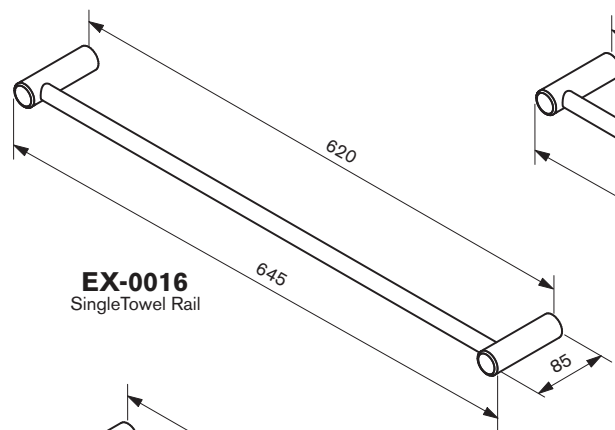

EXX COLLECTION

EX-0016
Single Towel Rail

EX-0014
Single Towel Rail

EX-9994
Shower Shelf

EX-107
Soap Dish

EX-105
Robe Hook

EX-5016
Double Towel Rail

EX-103
Towel Ring

EX-1309R
Toilet Roll Holder

EX-1309
Toilet Roll Holder

EX-1309D
Toilet Roll Holder

EX-5019
Double Towel Rail

EX-0019
Single Towel Rail

EX-103D
Hand Towel Holder

EX-13099R
Double Toilet Roll Holder

EX-LF
Lug Fixing

EX-DT
Dress Trim