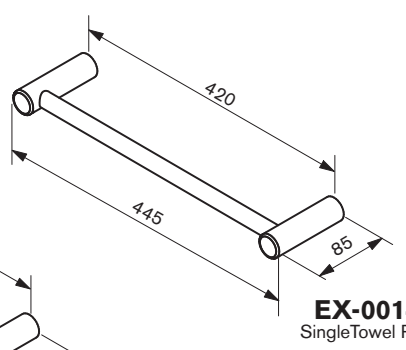

EXX COLLECTION

EX-0016
Single Towel Rail

EX-0014
Single Towel Rail

EX-9994
Shower Shelf

EX-107
Soap Dish

EX-105
Robe Hook

EX-5016
Double Towel Rail

EX-103
Towel Ring

EX-1309R
Toilet Roll Holder

EX-1309
Toilet Roll Holder

EX-1309D
Toilet Roll Holder

EX-5019
Double Towel Rail

EX-0019
Single Towel Rail

EX-103D
Hand Towel Holder

EX-13099R
Double Toilet Roll Holder

EX-LF
Lug Fixing