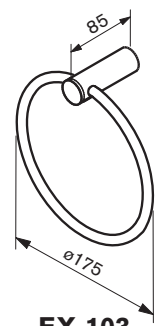

EXX COLLECTION

EX-0016
Single Towel Rail

EX-0014
Single Towel Rail

EX-9994
Shower Shelf

EX-107
Soap Dish

EX-105
Robe Hook

EX-5016
Double Towel Rail

EX-103
Towel Ring

EX-1309R
Toilet Roll Holder

EX-1309
Toilet Roll Holder

EX-1309D
Toilet Roll Holder

EX-5019
Double Towel Rail

EX-0019
Single Towel Rail

EX-103D
Hand Towel Holder

EX-13099R
Double Toilet Roll Holder

EX-LF
Lug Fixing