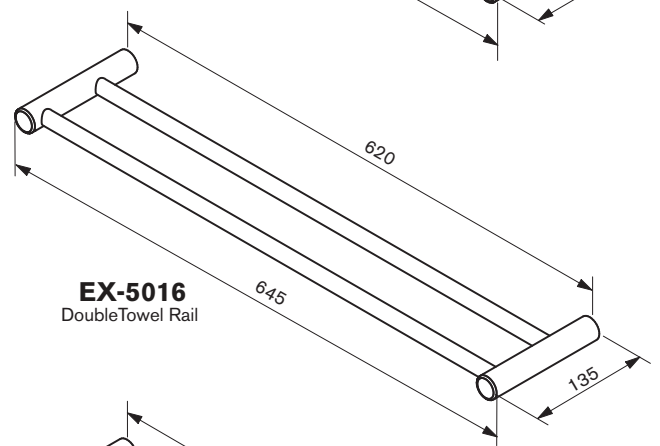

EXX COLLECTION

EX-0016
Single Towel Rail

EX-0014
Single Towel Rail

EX-9994
Shower Shelf

EX-107
Soap Dish

EX-105
Robe Hook

EX-5016
Double Towel Rail

EX-103
Towel Ring

EX-1309R
Toilet Roll Holder

EX-1309
Toilet Roll Holder

EX-1309D
Toilet Roll Holder

EX-5019
Double Towel Rail

EX-0019
Single Towel Rail

EX-103D
Hand Towel Holder

EX-13099R
Double Toilet Roll Holder

EX-LF
Lug Fixing

EX-DT
Dress Trim