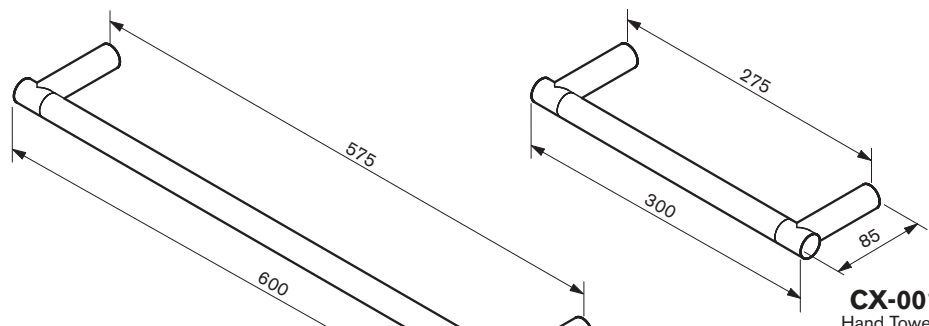

CHALLENGER COLLECTION

CX-0013
Hand Towel Rail

CX-9994
Shower Shelf

CX-107
Soap Dish

CX-0016
Single Towel Rail

CX-13099
Double Toilet Roll Holder

CX-103
Towel Ring

CX-5016
Double Towel Rail

CX-1309
Toilet Roll Holder

CX-5019
Double Towel Rail

CX-105
Robe Hook

CX-LF
Lug Fixing

CX-DT
Dress Trim