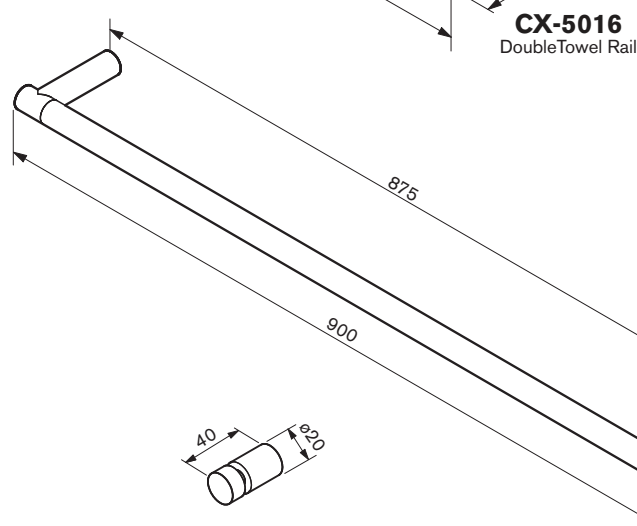

CHALLENGER COLLECTION

CX-0013
Hand Towel Rail

CX-9994
Shower Shelf

CX-107
Soap Dish

CX-0016
Single Towel Rail

CX-13099
Double Toilet Roll Holder

CX-103
Towel Ring

CX-5016
Double Towel Rail

CX-1309
Toilet Roll Holder

CX-5019
Double Towel Rail

CX-105
Robe Hook

CX-LF
Lug Fixing

CX-DT
Dress Trim