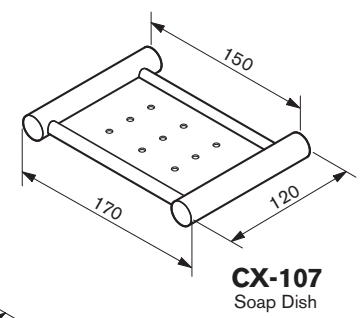

CHALLENGER COLLECTION

CX-0013
Hand Towel Rail

CX-9994
Shower Shelf

CX-107
Soap Dish

CX-0016
Single Towel Rail

CX-13099
Double Toilet Roll Holder

CX-103
Towel Ring

CX-5016
Double Towel Rail

CX-1309
Toilet Roll Holder

CX-5019
Double Towel Rail

CX-105
Robe Hook

CX-LF
Lug Fixing

CX-DT
Dress Trim