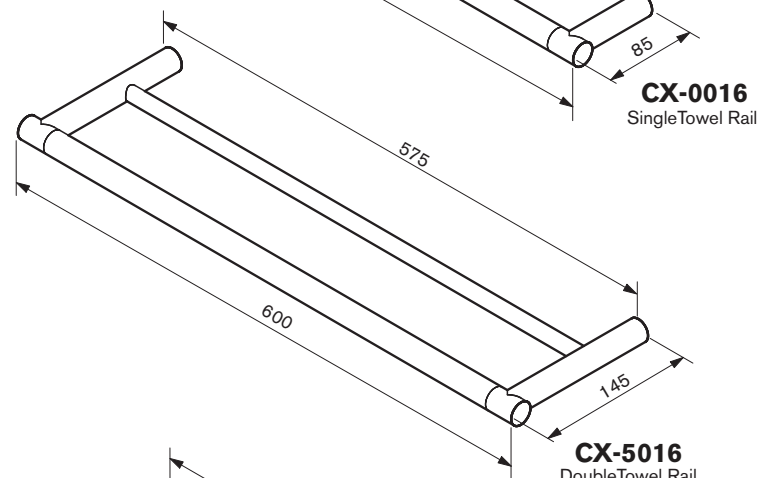

CHALLENGER COLLECTION

CX-0013
Hand Towel Rail

CX-9994
Shower Shelf

CX-107
Soap Dish

CX-0016
Single Towel Rail

CX-13099
Double Toilet Roll Holder

CX-103
Towel Ring

CX-5016
Double Towel Rail

CX-1309
Toilet Roll Holder

CX-5019
Double Towel Rail

CX-105
Robe Hook

CX-LF
Lug Fixing

CX-DT
Dress Trim