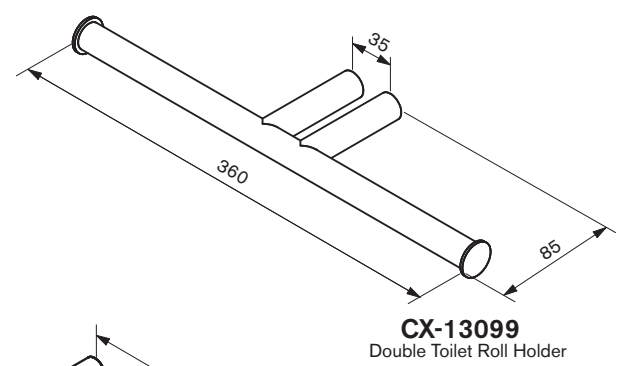

CHALLENGER COLLECTION

CX-0013
Hand Towel Rail

CX-9994
Shower Shelf

CX-107
Soap Dish

CX-0016
Single Towel Rail

CX-13099
Double Toilet Roll Holder

CX-103
Towel Ring

CX-5016
Double Towel Rail

CX-1309
Toilet Roll Holder

CX-5019
Double Towel Rail

CX-105
Robe Hook

CX-LF
Lug Fixing

CX-DT
Dress Trim