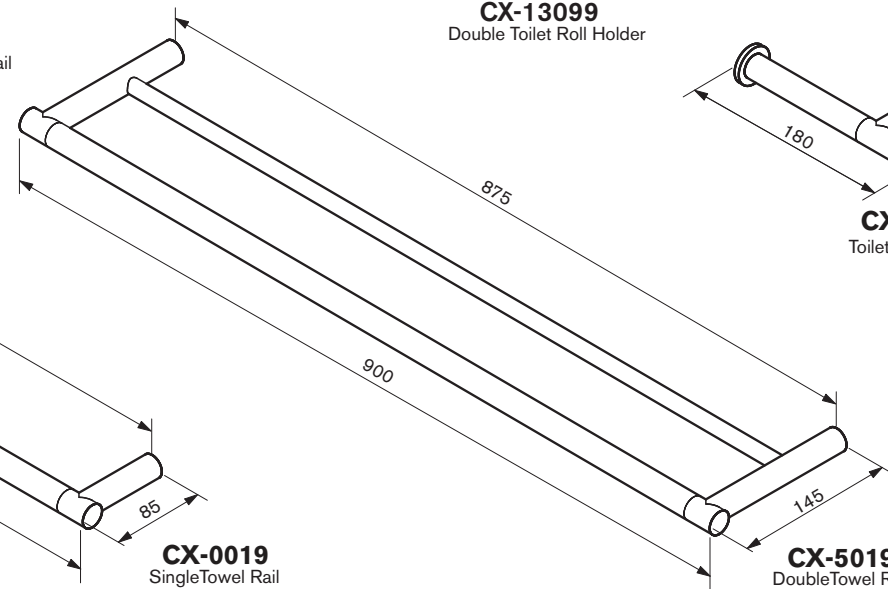

CHALLENGER COLLECTION

CX-0013
Hand Towel Rail

CX-9994
Shower Shelf

CX-107
Soap Dish

CX-0016
Single Towel Rail

CX-13099
Double Toilet Roll Holder

CX-103
Towel Ring

CX-5016
Double Towel Rail

CX-1309
Toilet Roll Holder

CX-5019
Double Towel Rail

CX-105
Robe Hook

CX-LF
Lug Fixing

CX-DT
Dress Trim